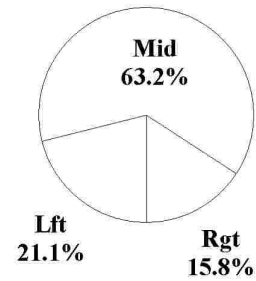

2005 AHSAA State Basketball Championships - TEAM SHOT CHART for the Gaston Lady Dawgs
Samson Tigers vs. Gaston Lady Dawgs
DATE: 03/01/2005 TIME: 9:00 SITE: BJCC

Shot Summary	M/A	%	PTS
3Pt FG	4/19	21.1%	12
2Pt FG	15/32	46.9%	30
Layups - L	0/0	0.0%	0
Layups - R	0/0	0.0%	0
Dunks	0/0	0.0%	0
Putbacks	0/3	0.0%	0
Overall Shooting	19/51	37.3%	42
Free Throws	6/9	66.7%	6
Total Points			48

Scoring Distribution

Scoring Locations

By Period	FG	FGA	FG%	3Pt	3PA	3P%	FT	FTA	FT%	PTS	ORB	DRB	TR	PF	AST	TO	BS	ST	P/S
1st Period	6	14	42.9	1	7	14.3	0	1	0.00	13	2	2	4	4	3	2	1	3	0.93
2nd Period	4	12	33.3	0	5	0.00	1	2	50.0	9	2	3	5	1	3	1	0	0	0.69
3rd Period	5	16	31.3	1	4	25.0	1	2	50.0	12	5	4	9	1	4	2	2	3	0.71
4th Period	4	9	44.4	2	3	66.7	4	4	100	14	2	4	6	4	1	0	0	1	1.27
Game	19	51	37.3	4	19	21.1	6	9	66.7	48	11	13	24	10	11	5	3	7	0.87

Scoring Breakdown

Scoring Range