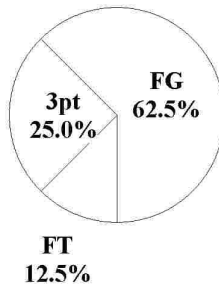

2005 AHSAA State Basketball Championships - TEAM SHOT CHART for the Gaston Lady Dawgs
Samson Tigers vs. Gaston Lady Dawgs
DATE: 03/01/2005 TIME: 9:00 SITE: BJCC

Shot Summary	M/A	%	PTS
3Pt FG	4/19	21.1%	12
2Pt FG	15/32	46.9%	30
Layups - L	0/0	0.0%	0
Layups - R	0/0	0.0%	0
Dunks	0/0	0.0%	0
Putbacks	0/3	0.0%	0
Overall Shooting	19/51	37.3%	42
Free Throws	6/9	66.7%	6
Total Points			48

Scoring Distribution

Scoring Locations

By Period	FG	FGA	FG%	3Pt	3PA	3P%	FT	FTA	FT%	PTS	ORB	DRB	TR	PF	AST	TO	BS	ST	P/S
1st Period	6	14	42.9	1	7	14.3	0	1	0.00	13	2	2	4	4	3	2	1	3	0.93
2nd Period	4	12	33.3	0	5	0.00	1	2	50.0	9	2	3	5	1	3	1	0	0	0.69
3rd Period	5	16	31.3	1	4	25.0	1	2	50.0	12	5	4	9	1	4	2	2	3	0.71
4th Period	4	9	44.4	2	3	66.7	4	4	100	14	2	4	6	4	1	0	0	1	1.27
Game	19	51	37.3	4	19	21.1	6	9	66.7	48	11	13	24	10	11	5	3	7	0.87

Scoring Breakdown

Scoring Range